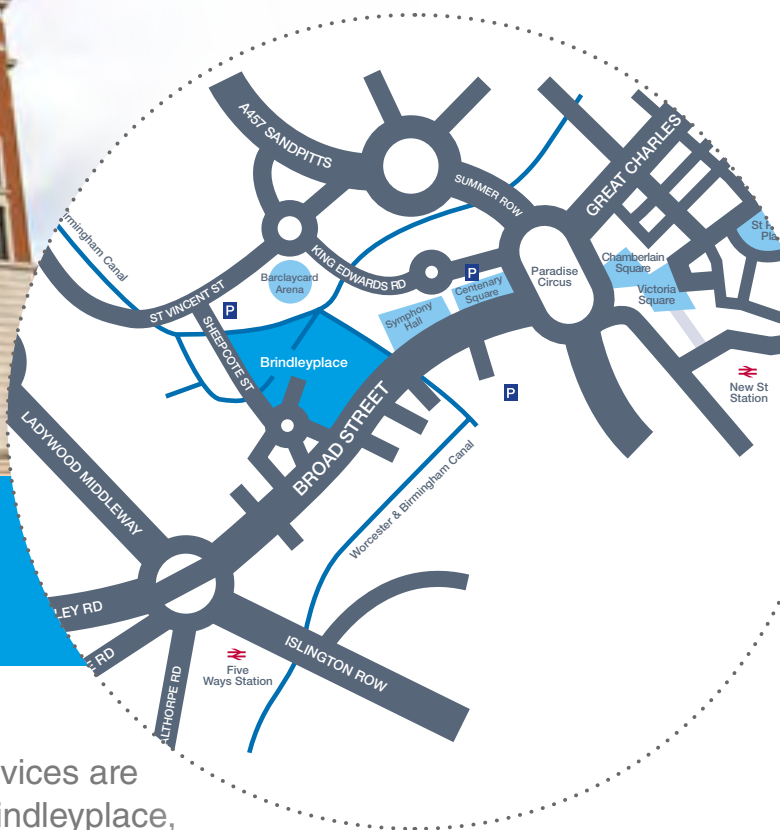

# How to find us...

The offices of drb Schools and Academies Services are ideally situated on the second floor at No. 3 Brindleyplace, a short walk from the Barclaycard Arena and Sea Life Centre.

## By Car

Brindleyplace Canalside car park (Q-park) is a multi-storey car park located in the heart of the business and leisure destination of Brindleyplace. This is the closest car park to the Trust offices (please use the postcode B1 2JF). Other parking facilities are available such as the Barclaycard Arena, which is also a short walk away.

## By Train

Brindleyplace is easily accessed from three of Birmingham's main train stations: New Street, Snow Hill and Five Ways. Taxis are available from outside all stations and walking times from the stations are around 15 minutes.

## By Foot

Brindleyplace is signposted from all major train stations, roads and canal towpaths. Please follow signs for the ICC and the Barclaycard Arena (formerly the NIA).